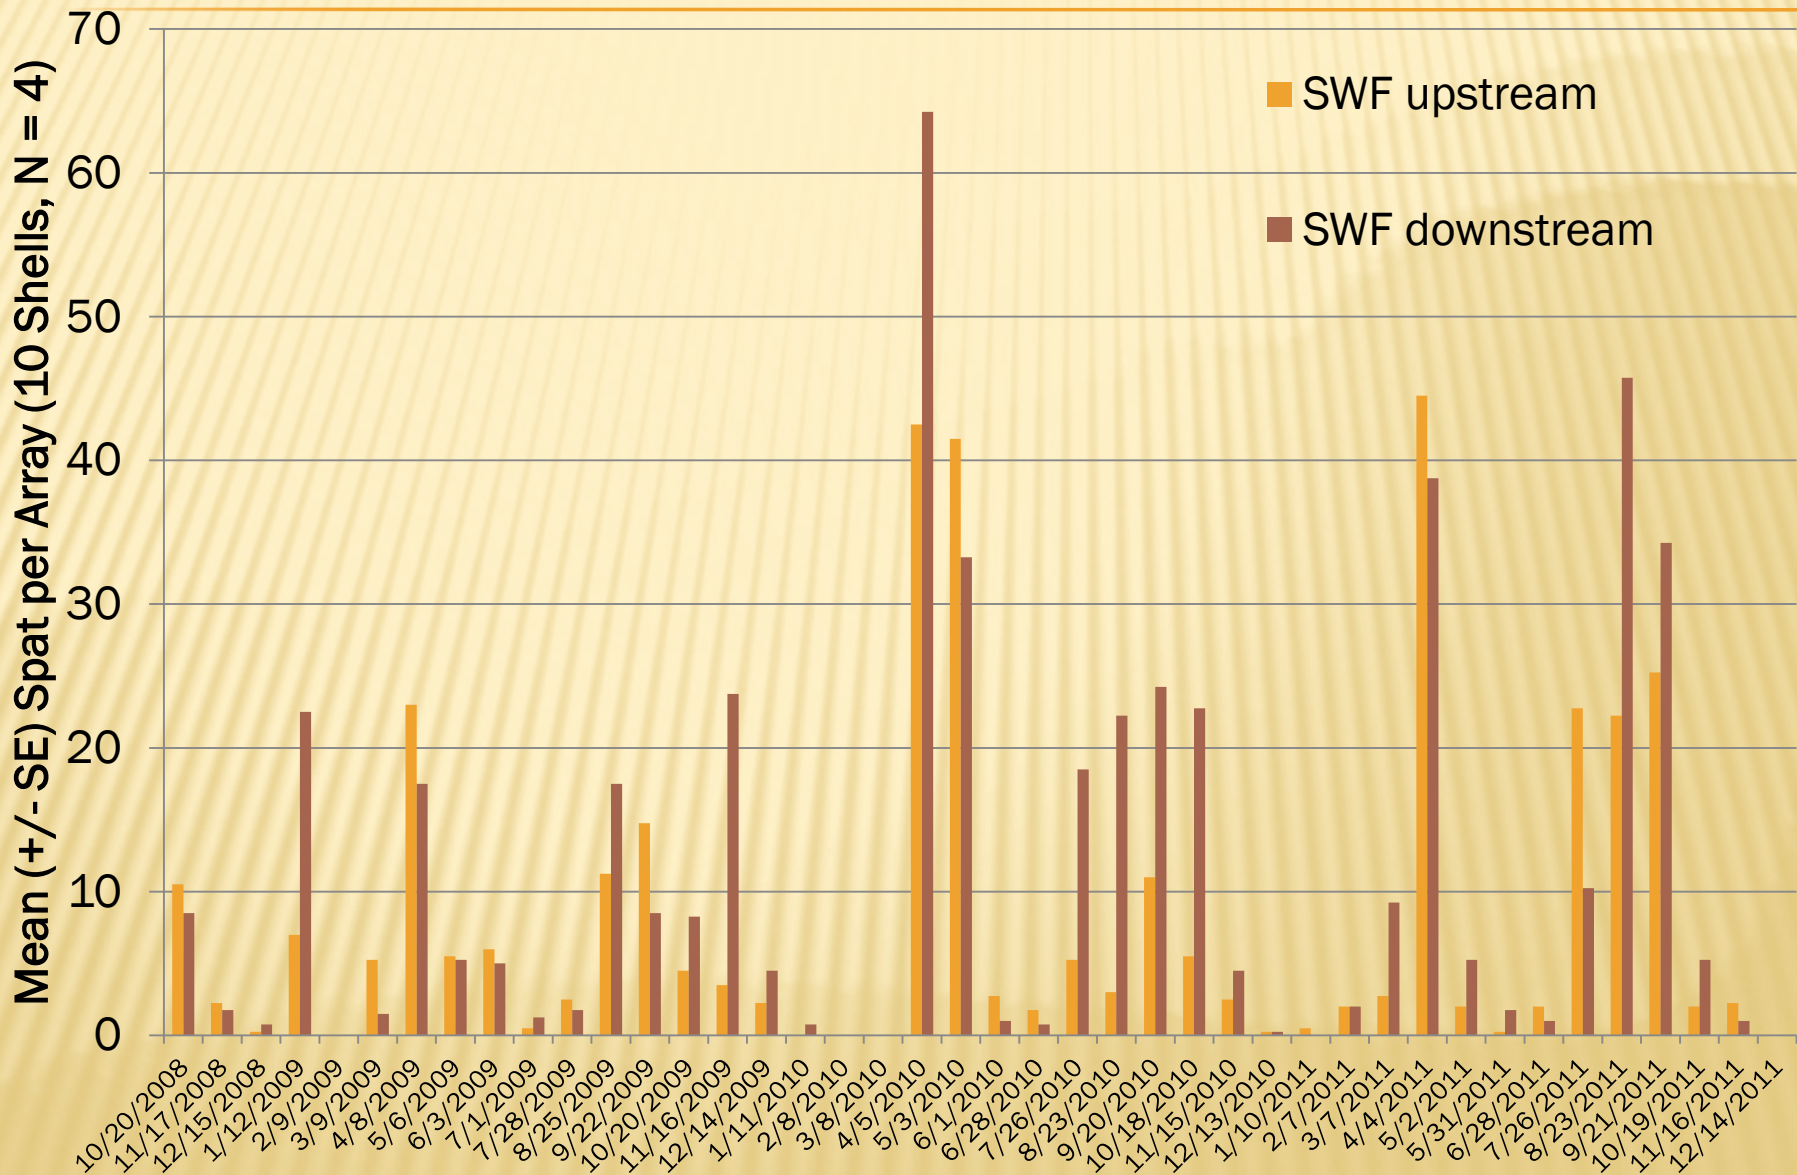

Loxahatchee River Southwest Fork Oyster Spat Recruitment

Loxahatchee River Northwest Fork Oyster Spat Recruitment